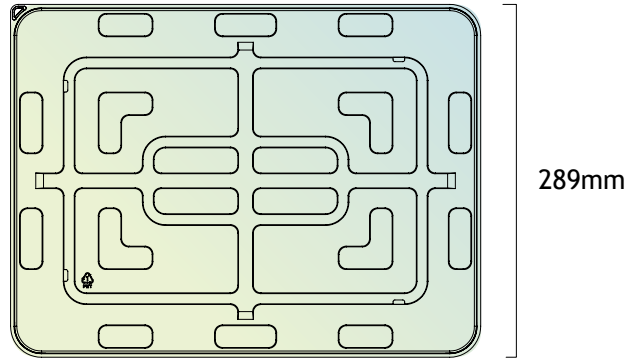

- The punnet holds 1kg of loose baby leaf salad
- Resealable Lid
- Stacks in column or cross stack configuration on pallet
- No outer carton required

Pallet Configuration
12 per Layer, 8 Layers
Cross or Column Stack

Product No. 1K-LLS

	Dimensions (Base)	Dimensions (Lid)
Length (mm)	394	394
Width (mm)	292	292
Depth (mm)	152	16.5
Weight (gm)	114.5	48.45
Material	PET	PET
Gauge (mm)	0.75	0.34
Units per carton	150	150
Cartons per pallet	13	13

Side View

385mm

Base View

289mm

Top View

Label Panel
80 x 85mm on both ends

Stack View

Stacking Lugs Detail