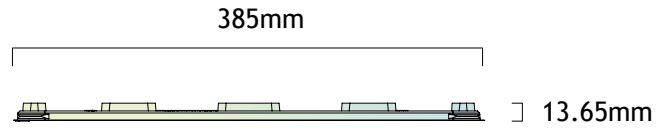

- The punnet holds 1kg of loose baby leaf salad
- Resealable Lid
- Stacks in column or cross stack configuration on pallet
- No outer carton required

Pallet Configuration
12 per Layer, 8 Layers
Cross or Column Stack

Product No. 1K-LLS

	Dimensions (Base)	Dimensions (Lid)
Length (mm)	394	394
Width (mm)	292	292
Depth (mm)	152	16.5
Weight (gm)	114.5	48.45
Material	PET	PET
Gauge (mm)	0.75	0.34
Units per carton	150	150
Cartons per pallet	13	13

Side View

385mm

Base View

289mm

Top View

Label Panel
80 x 85mm on both ends

Stack View

Stacking Lugs Detail