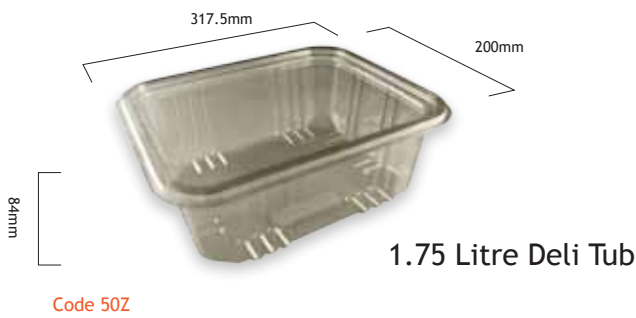

Reusable, stackable and space saving. Ideal for:

- Leaf salads
- Wet salads
- Meat dishes

5 Litre Deli Tub

3.75 Litre Deli Tub

1.75 Litre Deli Tub

Domed lid

The Deli Container is available with either a Domed or Flat lid

Flat lid

32oz Deli Container

24oz Deli Container

64oz Deli Container

Deli Tub Options

Material: PET, PLA or RPET

Deli Container Options

The Deli Container is available with either a Domed or Flat lid